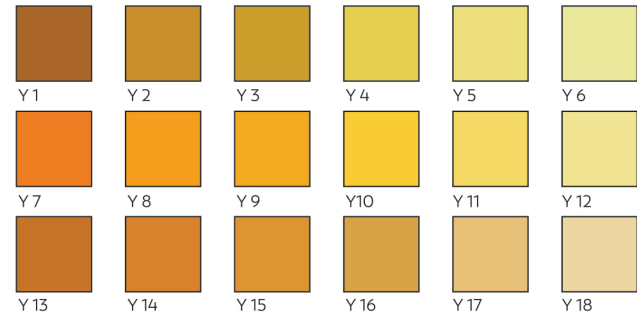

UNISON COLOUR

HANDMADE SOFT PASTELS

RED 1 - 18

RED EARTH 1 - 18

YELLOW 1 - 18

BROWN EARTH 1 - 18

YELLOW GREEN EARTH 1 - 18

BROWN EARTH 19 - 36

GREEN 1 - 18

NATURAL EARTH 1 - 18

GREEN 19 - 36

BLUE GREEN EARTH 1 - 18

BLUE GREEN 1 - 18

ADDITIONAL 19 - 36

GREY 1 - 18

ADDITIONAL 1 - 18

PORTRAIT 1 - 12

ORANGE 1 - 6

OCEAN BLUE 1 - 12

BLUE VIOLET 1 - 18

ADDITIONAL 37 - 54

GREY 19 - 36

LIGHT 1 - 18

DARK 1 - 20