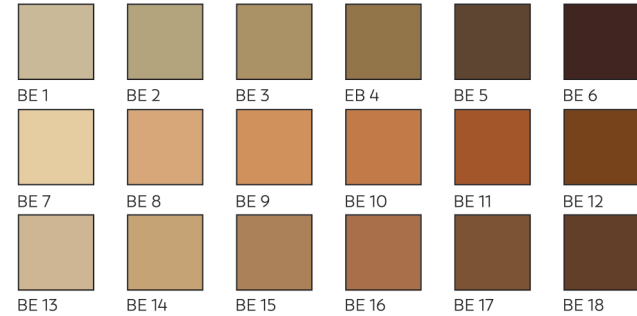

UNISON COLOUR

HANDMADE SOFT PASTELS

RED 1 - 18

RED EARTH 1 - 18

YELLOW 1 - 18

BROWN EARTH 1 - 18

YELLOW GREEN EARTH 1 - 18

BROWN EARTH 19 - 36

GREEN 1 - 18

NATURAL EARTH 1 - 18

GREEN 19 - 36

BLUE GREEN EARTH 1 - 18

BLUE GREEN 1 - 18

ADDITIONAL 19 - 36

GREY 1 - 18

ADDITIONAL 1 - 18

PORTRAIT 1 - 12

ORANGE 1 - 6

OCEAN BLUE 1 - 12

BLUE VIOLET 1 - 18

ADDITIONAL 37 - 54

GREY 19 - 36

LIGHT 1 - 18

DARK 1 - 20