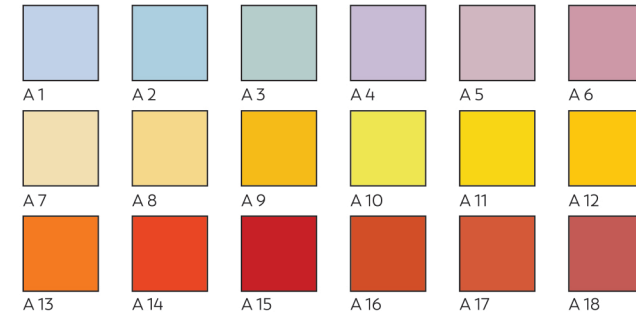

UNISON COLOUR

HANDMADE SOFT PASTELS

RED 1 - 18

RED EARTH 1 - 18

YELLOW 1 - 18

BROWN EARTH 1 - 18

YELLOW GREEN EARTH 1 - 18

BROWN EARTH 19 - 36

GREEN 1 - 18

NATURAL EARTH 1 - 18

GREEN 19 - 36

BLUE GREEN EARTH 1 - 18

BLUE GREEN 1 - 18

ADDITIONAL 19 - 36

GREY 1 - 18

ADDITIONAL 1 - 18

PORTRAIT 1 - 12

ORANGE 1 - 6

OCEAN BLUE 1 - 12

BLUE VIOLET 1 - 18

ADDITIONAL 37 - 54

GREY 19 - 36

LIGHT 1 - 18

DARK 1 - 20