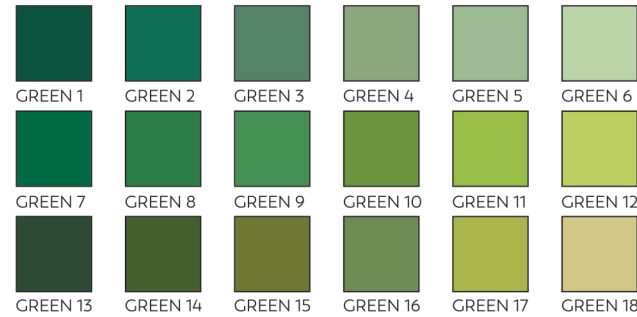

UNISON COLOUR

HANDMADE SOFT PASTELS

RED 1 - 18

RED EARTH 1 - 18

YELLOW 1 - 18

BROWN EARTH 1 - 18

YELLOW GREEN EARTH 1 - 18

BROWN EARTH 19 - 36

GREEN 1 - 18

NATURAL EARTH 1 - 18

GREEN 19 - 36

BLUE GREEN EARTH 1 - 18

BLUE GREEN 1 - 18

ADDITIONAL 19 - 36

GREY 1 - 18

ADDITIONAL 1 - 18

PORTRAIT 1 - 12

ORANGE 1 - 6

OCEAN BLUE 1 - 12

BLUE VIOLET 1 - 18

ADDITIONAL 37 - 54

GREY 19 - 36

LIGHT 1 - 18

DARK 1 - 20