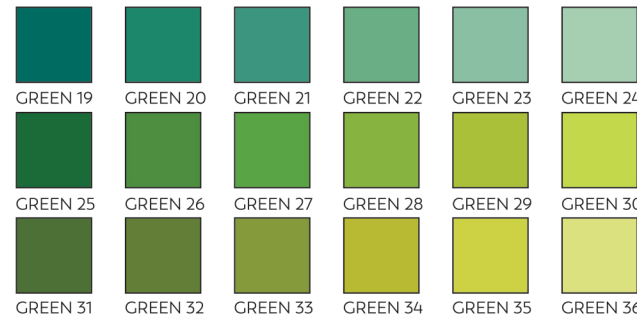

UNISON COLOUR

HANDMADE SOFT PASTELS

RED 1 - 18

RED EARTH 1 - 18

YELLOW 1 - 18

BROWN EARTH 1 - 18

YELLOW GREEN EARTH 1 - 18

BROWN EARTH 19 - 36

GREEN 1 - 18

NATURAL EARTH 1 - 18

GREEN 19 - 36

BLUE GREEN EARTH 1 - 18

BLUE GREEN 1 - 18

ADDITIONAL 19 - 36

GREY 1 - 18

ADDITIONAL 1 - 18

PORTRAIT 1 - 12

ORANGE 1 - 6

OCEAN BLUE 1 - 12

BLUE VIOLET 1 - 18

ADDITIONAL 37 - 54

GREY 19 - 36

LIGHT 1 - 18

DARK 1 - 20