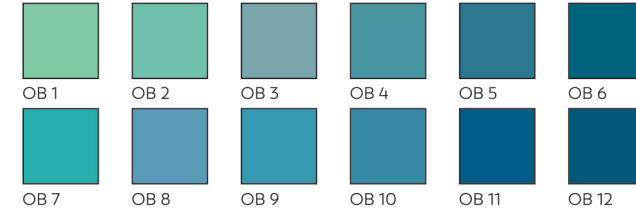

UNISON COLOUR

HANDMADE SOFT PASTELS

RED 1 - 18

RED EARTH 1 - 18

YELLOW 1 - 18

BROWN EARTH 1 - 18

YELLOW GREEN EARTH 1 - 18

BROWN EARTH 19 - 36

GREEN 1 - 18

NATURAL EARTH 1 - 18

GREEN 19 - 36

BLUE GREEN EARTH 1 - 18

BLUE GREEN 1 - 18

ADDITIONAL 19 - 36

GREY 1 - 18

ADDITIONAL 1 - 18

PORTRAIT 1 - 12

ORANGE 1 - 6

OCEAN BLUE 1 - 12

BLUE VIOLET 1 - 18

ADDITIONAL 37 - 54

GREY 19 - 36

LIGHT 1 - 18

DARK 1 - 20