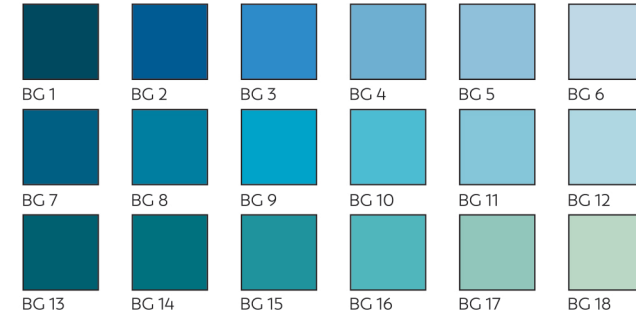

UNISON COLOUR

HANDMADE SOFT PASTELS

RED 1 - 18

RED EARTH 1 - 18

YELLOW 1 - 18

BROWN EARTH 1 - 18

YELLOW GREEN EARTH 1 - 18

BROWN EARTH 19 - 36

GREEN 1 - 18

NATURAL EARTH 1 - 18

GREEN 19 - 36

BLUE GREEN EARTH 1 - 18

BLUE GREEN 1 - 18

ADDITIONAL 19 - 36

GREY 1 - 18

ADDITIONAL 1 - 18

PORTRAIT 1 - 12

ORANGE 1 - 6

OCEAN BLUE 1 - 12

BLUE VIOLET 1 - 18

ADDITIONAL 37 - 54

GREY 19 - 36

LIGHT 1 - 18

DARK 1 - 20