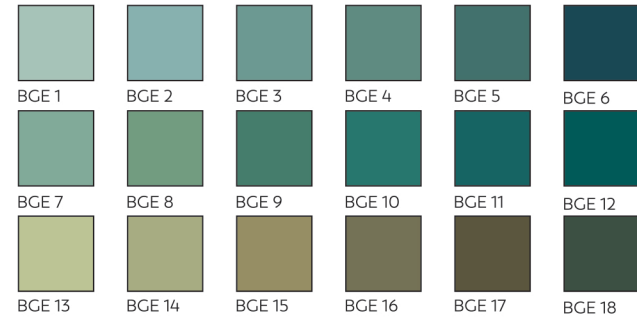

UNISON COLOUR

HANDMADE SOFT PASTELS

RED 1 - 18

RED EARTH 1 - 18

YELLOW 1 - 18

BROWN EARTH 1 - 18

YELLOW GREEN EARTH 1 - 18

BROWN EARTH 19 - 36

GREEN 1 - 18

NATURAL EARTH 1 - 18

GREEN 19 - 36

BLUE GREEN EARTH 1 - 18

BLUE GREEN 1 - 18

ADDITIONAL 19 - 36

GREY 1 - 18

ADDITIONAL 1 - 18

PORTRAIT 1 - 12

ORANGE 1 - 6

OCEAN BLUE 1 - 12

BLUE VIOLET 1 - 18

ADDITIONAL 37 - 54

GREY 19 - 36

LIGHT 1 - 18

DARK 1 - 20