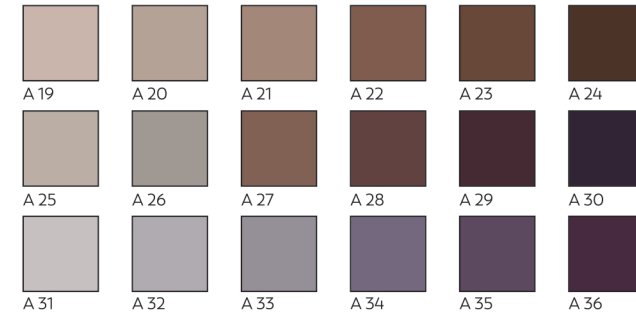

UNISON COLOUR

HANDMADE SOFT PASTELS

RED 1 - 18

RED EARTH 1 - 18

YELLOW 1 - 18

BROWN EARTH 1 - 18

YELLOW GREEN EARTH 1 - 18

BROWN EARTH 19 - 36

GREEN 1 - 18

NATURAL EARTH 1 - 18

GREEN 19 - 36

BLUE GREEN EARTH 1 - 18

BLUE GREEN 1 - 18

ADDITIONAL 19 - 36

GREY 1 - 18

ADDITIONAL 1 - 18

PORTRAIT 1 - 12

ORANGE 1 - 6

OCEAN BLUE 1 - 12

BLUE VIOLET 1 - 18

ADDITIONAL 37 - 54

GREY 19 - 36

LIGHT 1 - 18

DARK 1 - 20