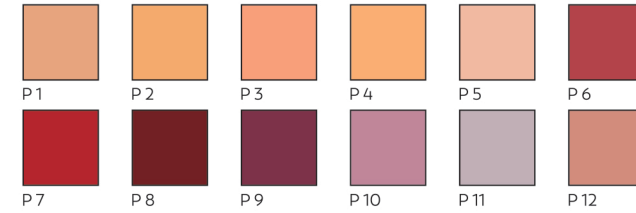

UNISON COLOUR

HANDMADE SOFT PASTELS

RED 1 - 18

RED EARTH 1 - 18

YELLOW 1 - 18

BROWN EARTH 1 - 18

YELLOW GREEN EARTH 1 - 18

BROWN EARTH 19 - 36

GREEN 1 - 18

NATURAL EARTH 1 - 18

GREEN 19 - 36

BLUE GREEN EARTH 1 - 18

BLUE GREEN 1 - 18

ADDITIONAL 19 - 36

GREY 1 - 18

ADDITIONAL 1 - 18

PORTRAIT 1 - 12

ORANGE 1 - 6

OCEAN BLUE 1 - 12

BLUE VIOLET 1 - 18

ADDITIONAL 37 - 54

GREY 19 - 36

LIGHT 1 - 18

DARK 1 - 20