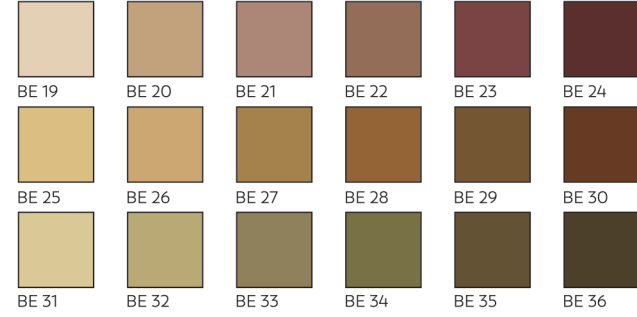

UNISON COLOUR

HANDMADE SOFT PASTELS

RED 1 - 18

RED EARTH 1 - 18

YELLOW 1 - 18

BROWN EARTH 1 - 18

YELLOW GREEN EARTH 1 - 18

BROWN EARTH 19 - 36

GREEN 1 - 18

NATURAL EARTH 1 - 18

GREEN 19 - 36

BLUE GREEN EARTH 1 - 18

BLUE GREEN 1 - 18

ADDITIONAL 19 - 36

GREY 1 - 18

ADDITIONAL 1 - 18

PORTRAIT 1 - 12

ORANGE 1 - 6

OCEAN BLUE 1 - 12

BLUE VIOLET 1 - 18

ADDITIONAL 37 - 54

GREY 19 - 36

LIGHT 1 - 18

DARK 1 - 20