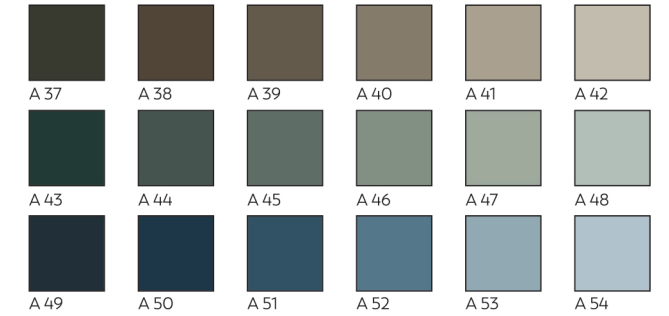

UNISON COLOUR

HANDMADE SOFT PASTELS

RED 1 - 18

RED EARTH 1 - 18

YELLOW 1 - 18

BROWN EARTH 1 - 18

YELLOW GREEN EARTH 1 - 18

BROWN EARTH 19 - 36

GREEN 1 - 18

NATURAL EARTH 1 - 18

GREEN 19 - 36

BLUE GREEN EARTH 1 - 18

BLUE GREEN 1 - 18

ADDITIONAL 19 - 36

GREY 1 - 18

ADDITIONAL 1 - 18

PORTRAIT 1 - 12

ORANGE 1 - 6

OCEAN BLUE 1 - 12

BLUE VIOLET 1 - 18

ADDITIONAL 37 - 54

GREY 19 - 36

LIGHT 1 - 18

DARK 1 - 20