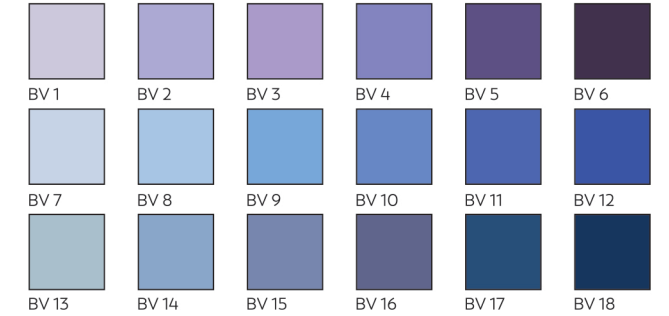

UNISON COLOUR

HANDMADE SOFT PASTELS

RED 1 - 18

RED EARTH 1 - 18

YELLOW 1 - 18

BROWN EARTH 1 - 18

YELLOW GREEN EARTH 1 - 18

BROWN EARTH 19 - 36

GREEN 1 - 18

NATURAL EARTH 1 - 18

GREEN 19 - 36

BLUE GREEN EARTH 1 - 18

BLUE GREEN 1 - 18

ADDITIONAL 19 - 36

GREY 1 - 18

ADDITIONAL 1 - 18

PORTRAIT 1 - 12

ORANGE 1 - 6

OCEAN BLUE 1 - 12

BLUE VIOLET 1 - 18

ADDITIONAL 37 - 54

GREY 19 - 36

LIGHT 1 - 18

DARK 1 - 20