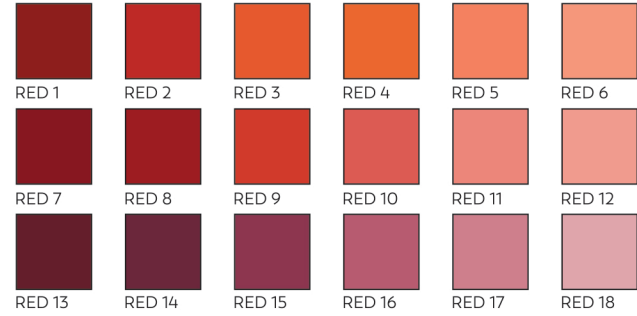

UNISON COLOUR

HANDMADE SOFT PASTELS

RED 1 - 18

RED EARTH 1 - 18

YELLOW 1 - 18

BROWN EARTH 1 - 18

YELLOW GREEN EARTH 1 - 18

BROWN EARTH 19 - 36

GREEN 1 - 18

NATURAL EARTH 1 - 18

GREEN 19 - 36

BLUE GREEN EARTH 1 - 18

BLUE GREEN 1 - 18

ADDITIONAL 19 - 36

GREY 1 - 18

ADDITIONAL 1 - 18

PORTRAIT 1 - 12

ORANGE 1 - 6

OCEAN BLUE 1 - 12

BLUE VIOLET 1 - 18

ADDITIONAL 37 - 54

GREY 19 - 36

LIGHT 1 - 18

DARK 1 - 20